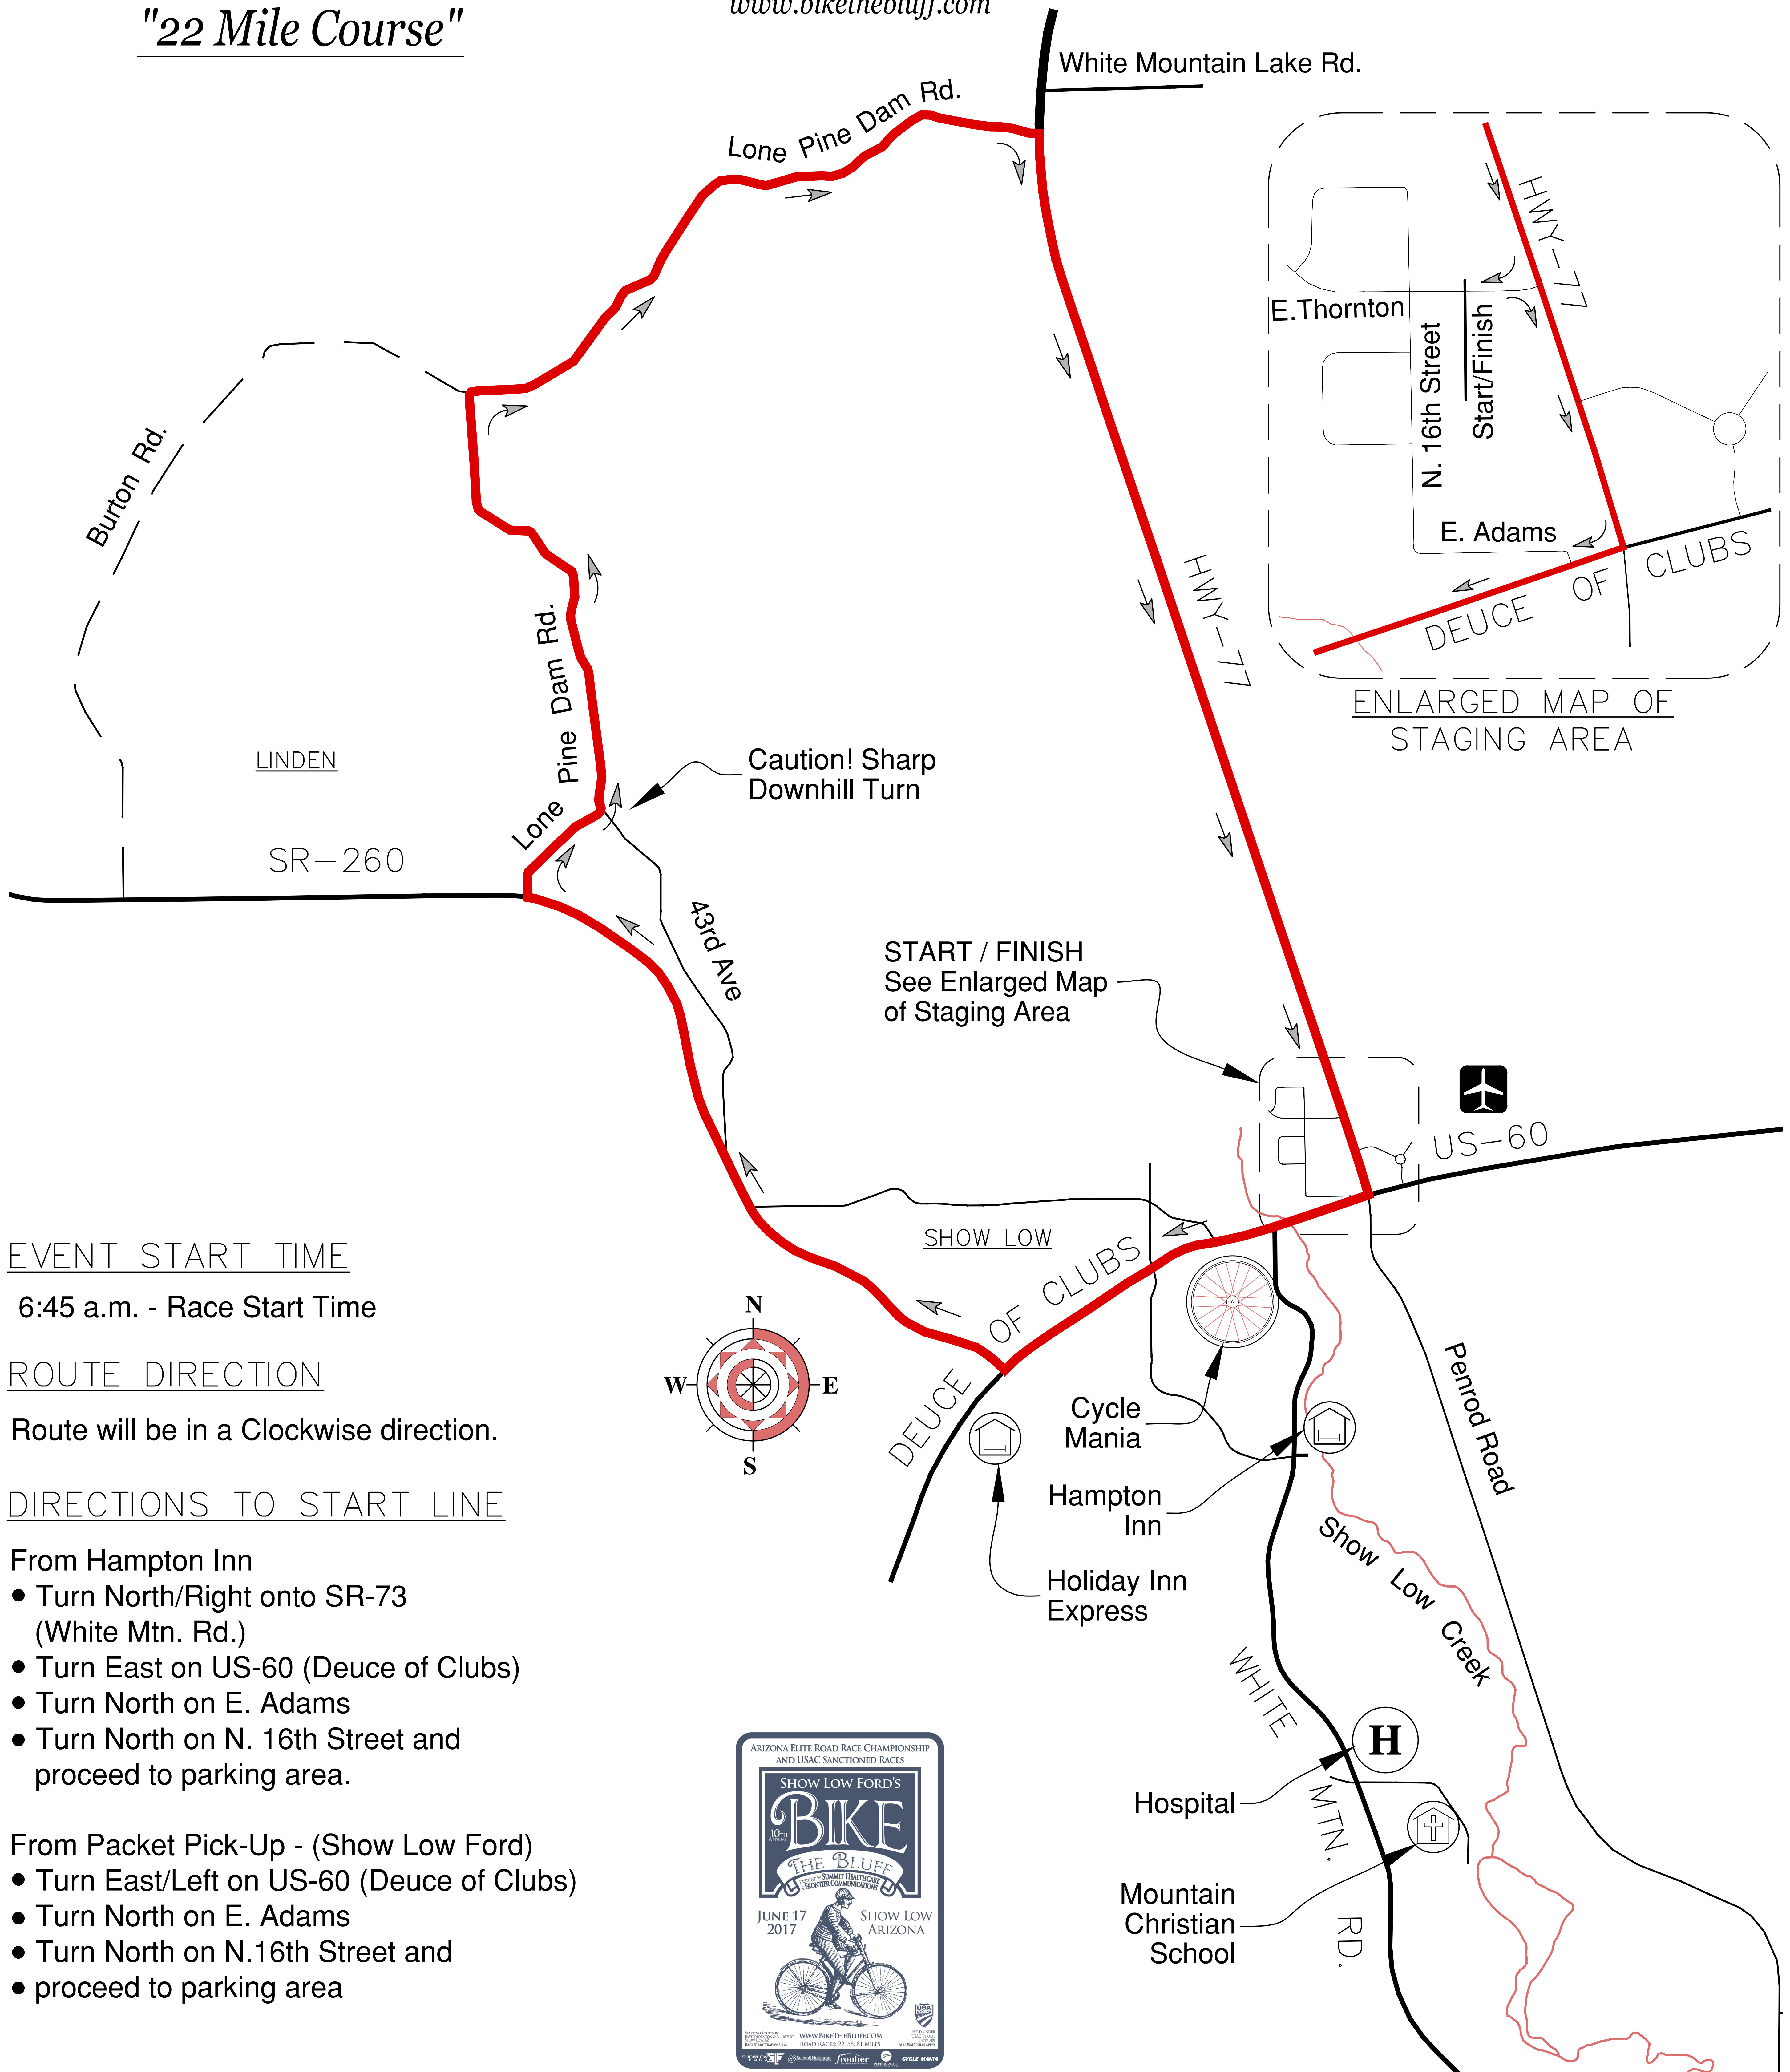

SHOW LOW FORD'S 10th Annual Bike The Bluff

Arizona Elite Road Race Championship and USAC Sanctioned Race

Presented by Summit Healthcare

www.bikethebluff.com

"22 Mile Course"

EVENT START TIME

6:45 a.m. - Race Start Time

ROUTE DIRECTION

Route will be in a Clockwise direction.

DIRECTIONS TO START LINE

From Hampton Inn

- Turn North/Right onto SR-73 (White Mtn. Rd.)
- Turn East on US-60 (Deuce of Clubs)
- Turn North on E. Adams
- Turn North on N. 16th Street and proceed to parking area.

From Packet Pick-Up - (Show Low Ford)

- Turn East/Left on US-60 (Deuce of Clubs)
- Turn North on E. Adams
- Turn North on N.16th Street and proceed to parking area