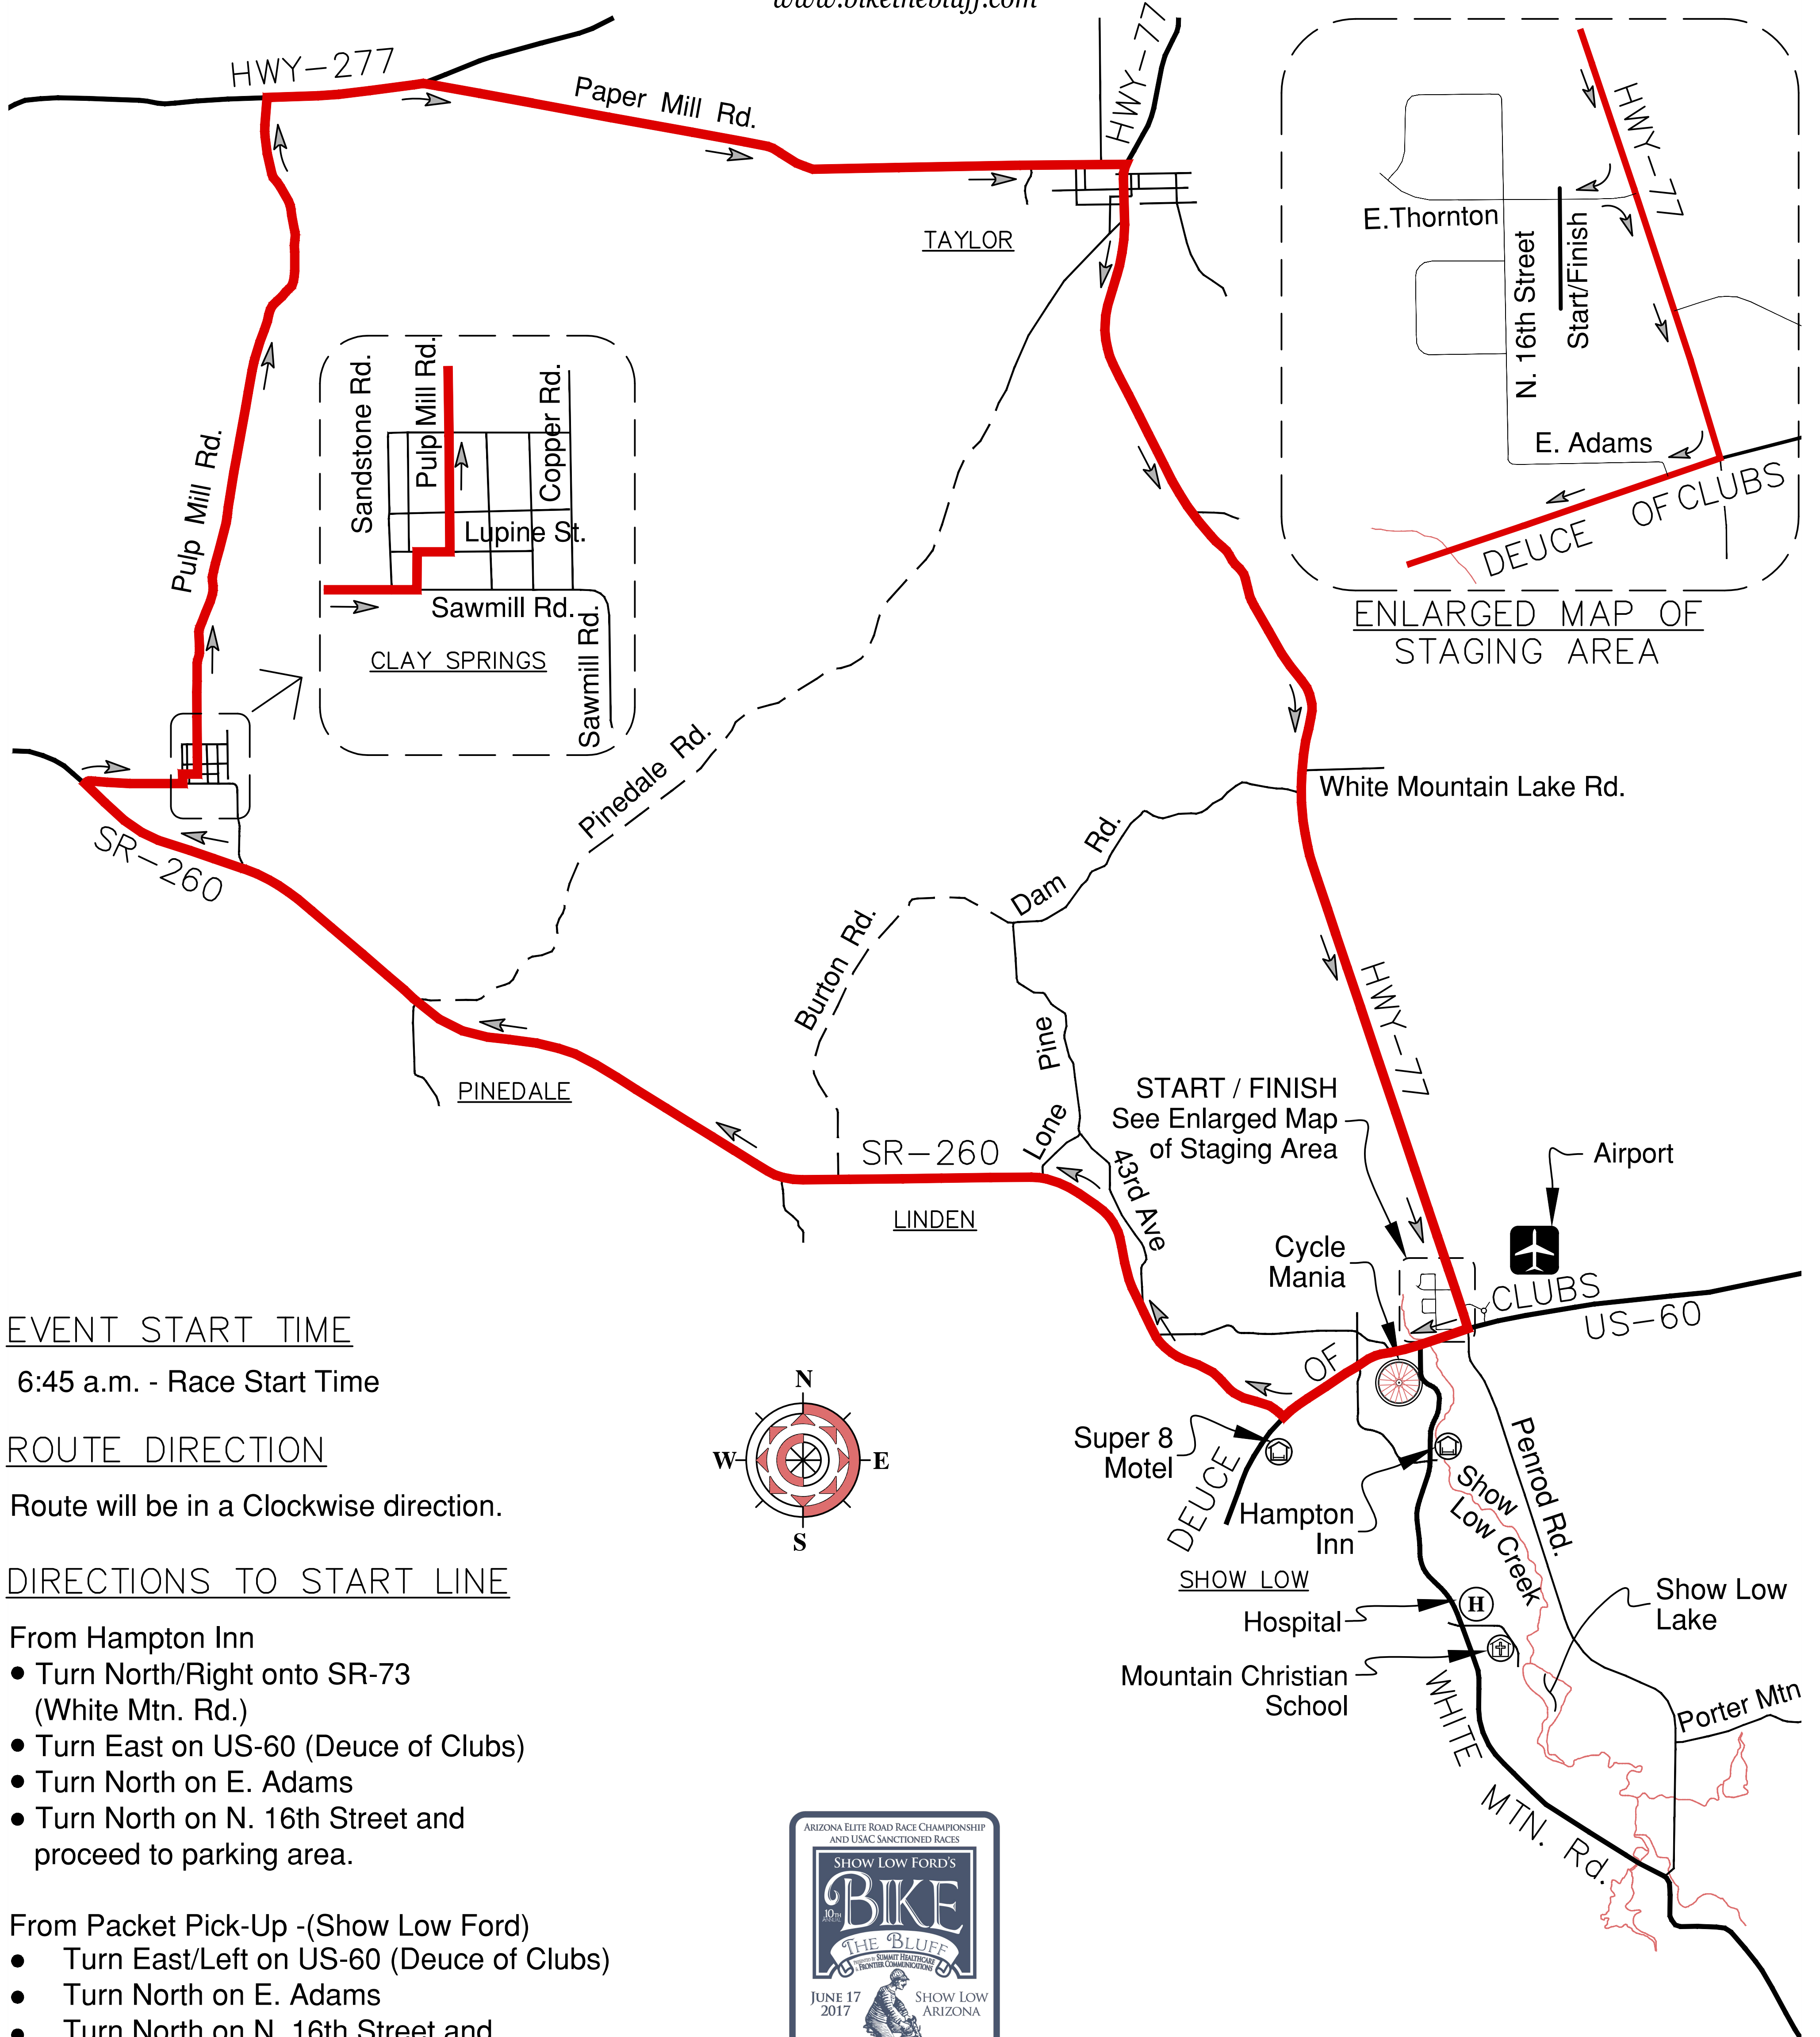

# SHOW LOW FORD'S 10th Annual Bike The Bluff

Arizona Elite Road Race Championship and USAC Sanctioned Race  
Presented by Summit Healthcare

"58 Mile Course"

www.bikethebluff.com

EVENT START TIME

6:45 a.m. - Race Start Time

ROUTE DIRECTION

Route will be in a Clockwise direction.

DIRECTIONS TO START LINE

From Hampton Inn

- Turn North/Right onto SR-73 (White Mtn. Rd.)
- Turn East on US-60 (Deuce of Clubs)
- Turn North on E. Adams
- Turn North on N. 16th Street and proceed to parking area.

From Packet Pick-Up -(Show Low Ford)

- Turn East/Left on US-60 (Deuce of Clubs)
- Turn North on E. Adams
- Turn North on N. 16th Street and proceed to parking area.