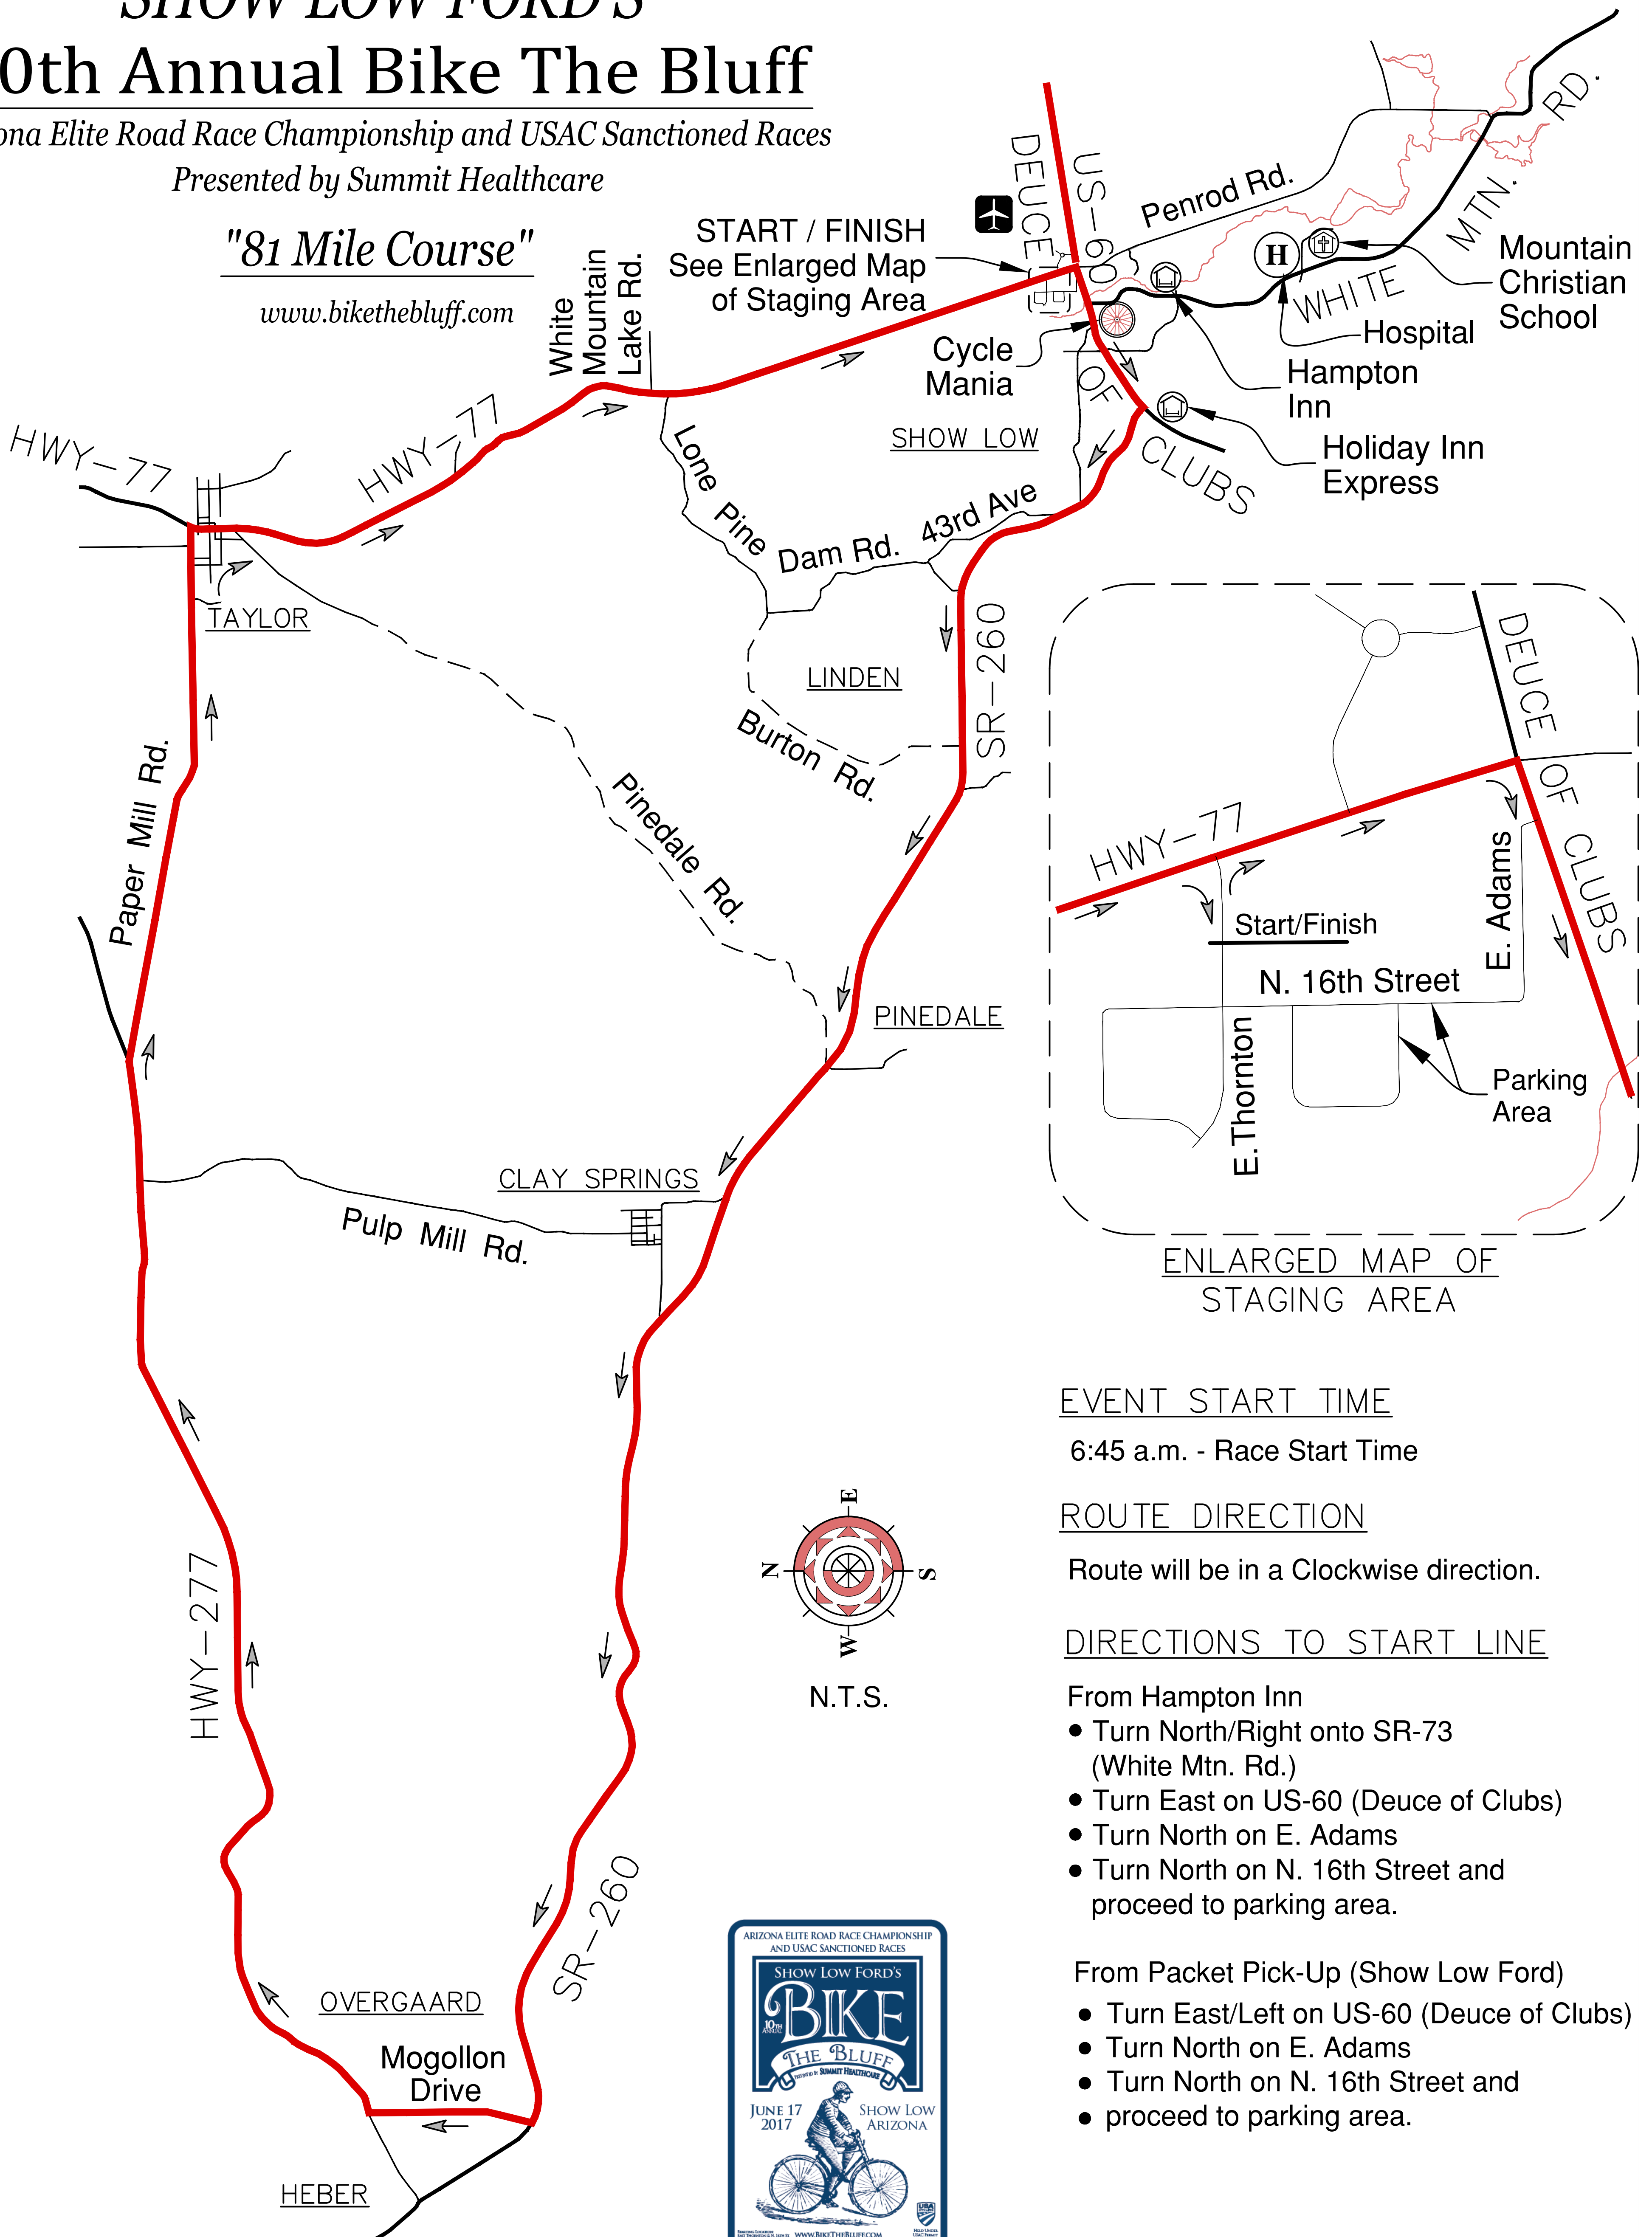

SHOW LOW FORD'S 10th Annual Bike The Bluff

Arizona Elite Road Race Championship and USAC Sanctioned Races

Presented by Summit Healthcare

"81 Mile Course"

www.bikethebluff.com

ENLARGED MAP OF STAGING AREA

EVENT START TIME

6:45 a.m. - Race Start Time

ROUTE DIRECTION

Route will be in a Clockwise direction.

DIRECTIONS TO START LINE

- From Hampton Inn
- Turn North/Right onto SR-73 (White Mtn. Rd.)
 - Turn East on US-60 (Deuce of Clubs)
 - Turn North on E. Adams
 - Turn North on N. 16th Street and proceed to parking area.

- From Packet Pick-Up (Show Low Ford)
- Turn East/Left on US-60 (Deuce of Clubs)
 - Turn North on E. Adams
 - Turn North on N. 16th Street and proceed to parking area.